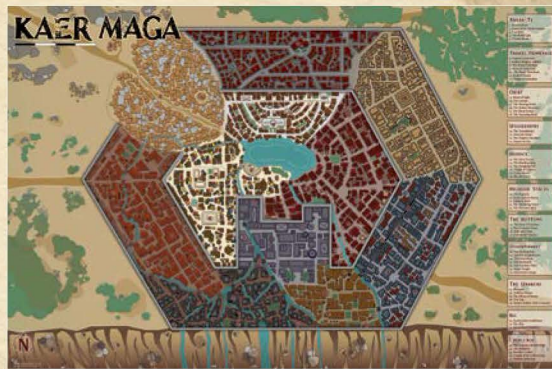

Within this map folio, you'll find three huge 8-panel poster maps. Tantalize your PCs with an enormous player handout designed to look like an ink-and-parchment map of the region, complete with sketches of local threats and legendary creatures! Then introduce them to the incredibly detailed map of Magnimar, Varisia's merchant paradise, where the aristocratic traditions of devil-worshipping Cheliox are shunned in favor of independence, commerce, and opportunity. From there, it's a long riverboat ride to the cliffside monument-city of Kaer Maga, the City of Strangers, where the only law comes from rival gangs and guilds, and civilized monsters rub shoulders with fugitives and religious zealots. Whether you need densely packed cityscapes for your urban adventures or a mysterious regional map to inspire you and your players, these beautiful maps of some of the Pathfinder campaign setting's most detailed locations are the perfect resource for the Shattered Star Adventure Path or any fantasy campaign.

Cartography by Emily Crowell, Sonja Morris, and Ben Wootten

PATHFINDER
ROLEPLAYING GAME

3.5 • OGL
COMPATIBLE

© 2013 Paizo Publishing, LLC
paizo.com/pathfinder

Paizo Publishing, LLC, the Paizo golem logo, and Pathfinder are registered trademarks of Paizo Publishing, LLC; Pathfinder Campaign Setting and Pathfinder Roleplaying Game are trademarks of Paizo Publishing, LLC.

Printed in China PZO9254