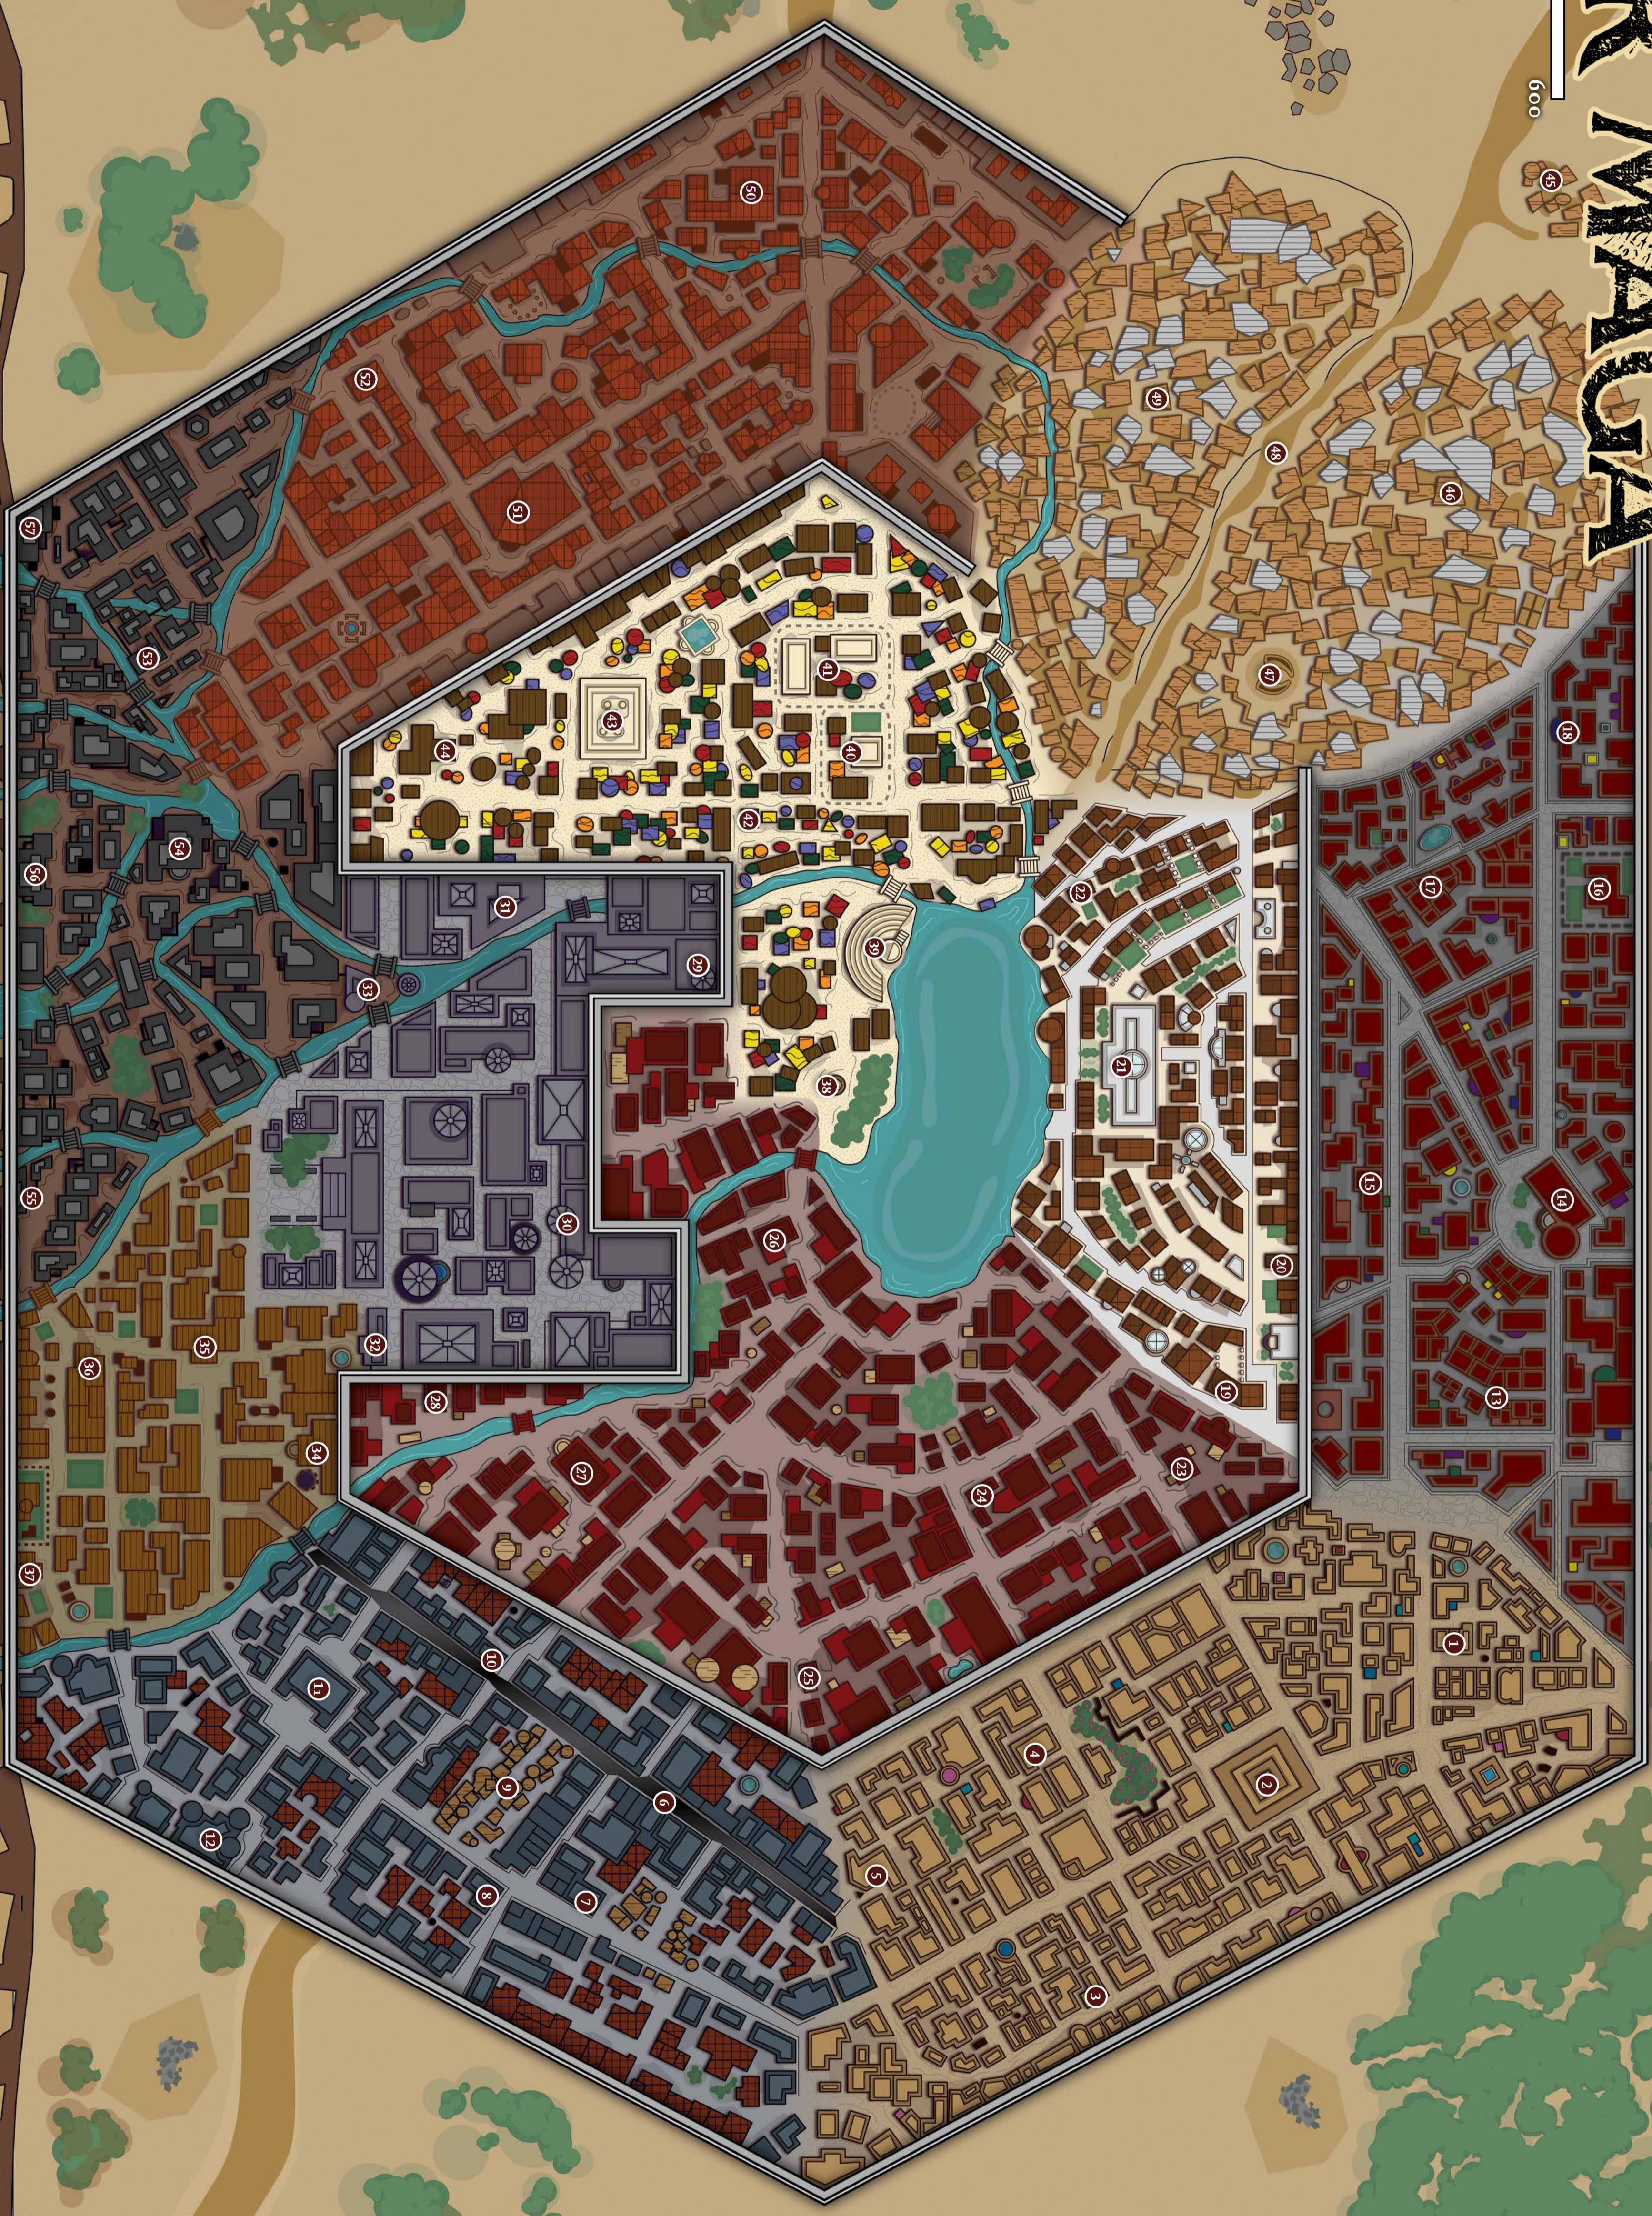

PATHFINDER[®]

CAMPAIGN SETTING[™]

SHATTERED STAR

POSTER MAP FOLIO

VARSIA

N

120 Miles

© 2024 Fantasy Maps Co.

- ### Keystone
64. Our Lady of Blessed Waters
 65. Deadeye Lodge
 66. Dome of the Savored Sting
 67. Founder's Honor
 68. Stone of the Seers
 69. Church of Pharasma
 70. Aquatetum
 71. The Burn
 72. Varisian Council
 73. Gynoseur Tower

- ### Underbridge
81. The Gull
 82. Friendly Merchant
 83. The Rat
 84. Swift Dolphin Warehouse
 85. The Harpy
 86. The Shadow Clock
 87. The Gecko
 88. Shrine of Saranzae
 89. The Whale
 90. The Salmon
 91. The Firepeep
 92. The Osprey
 93. The Crow
 94. The Shark

KAER MAGA

Cartography by Emily Crowell
© 2023, Paizo Publishing, LLC

ANKAR-TE

1. Reanimations
2. Palace of the Child-Goddess
3. Last Rites
4. The White Lady
5. Thrown Bones

TARHEEL PROMENADE

6. Tarheel Promenade
7. Gadar's Magical Oddities
8. The Wheel Unbroken
9. Street of Little Gods
10. The Flame That Binds
11. Bank of Abadar
12. Temple of Asmodeus